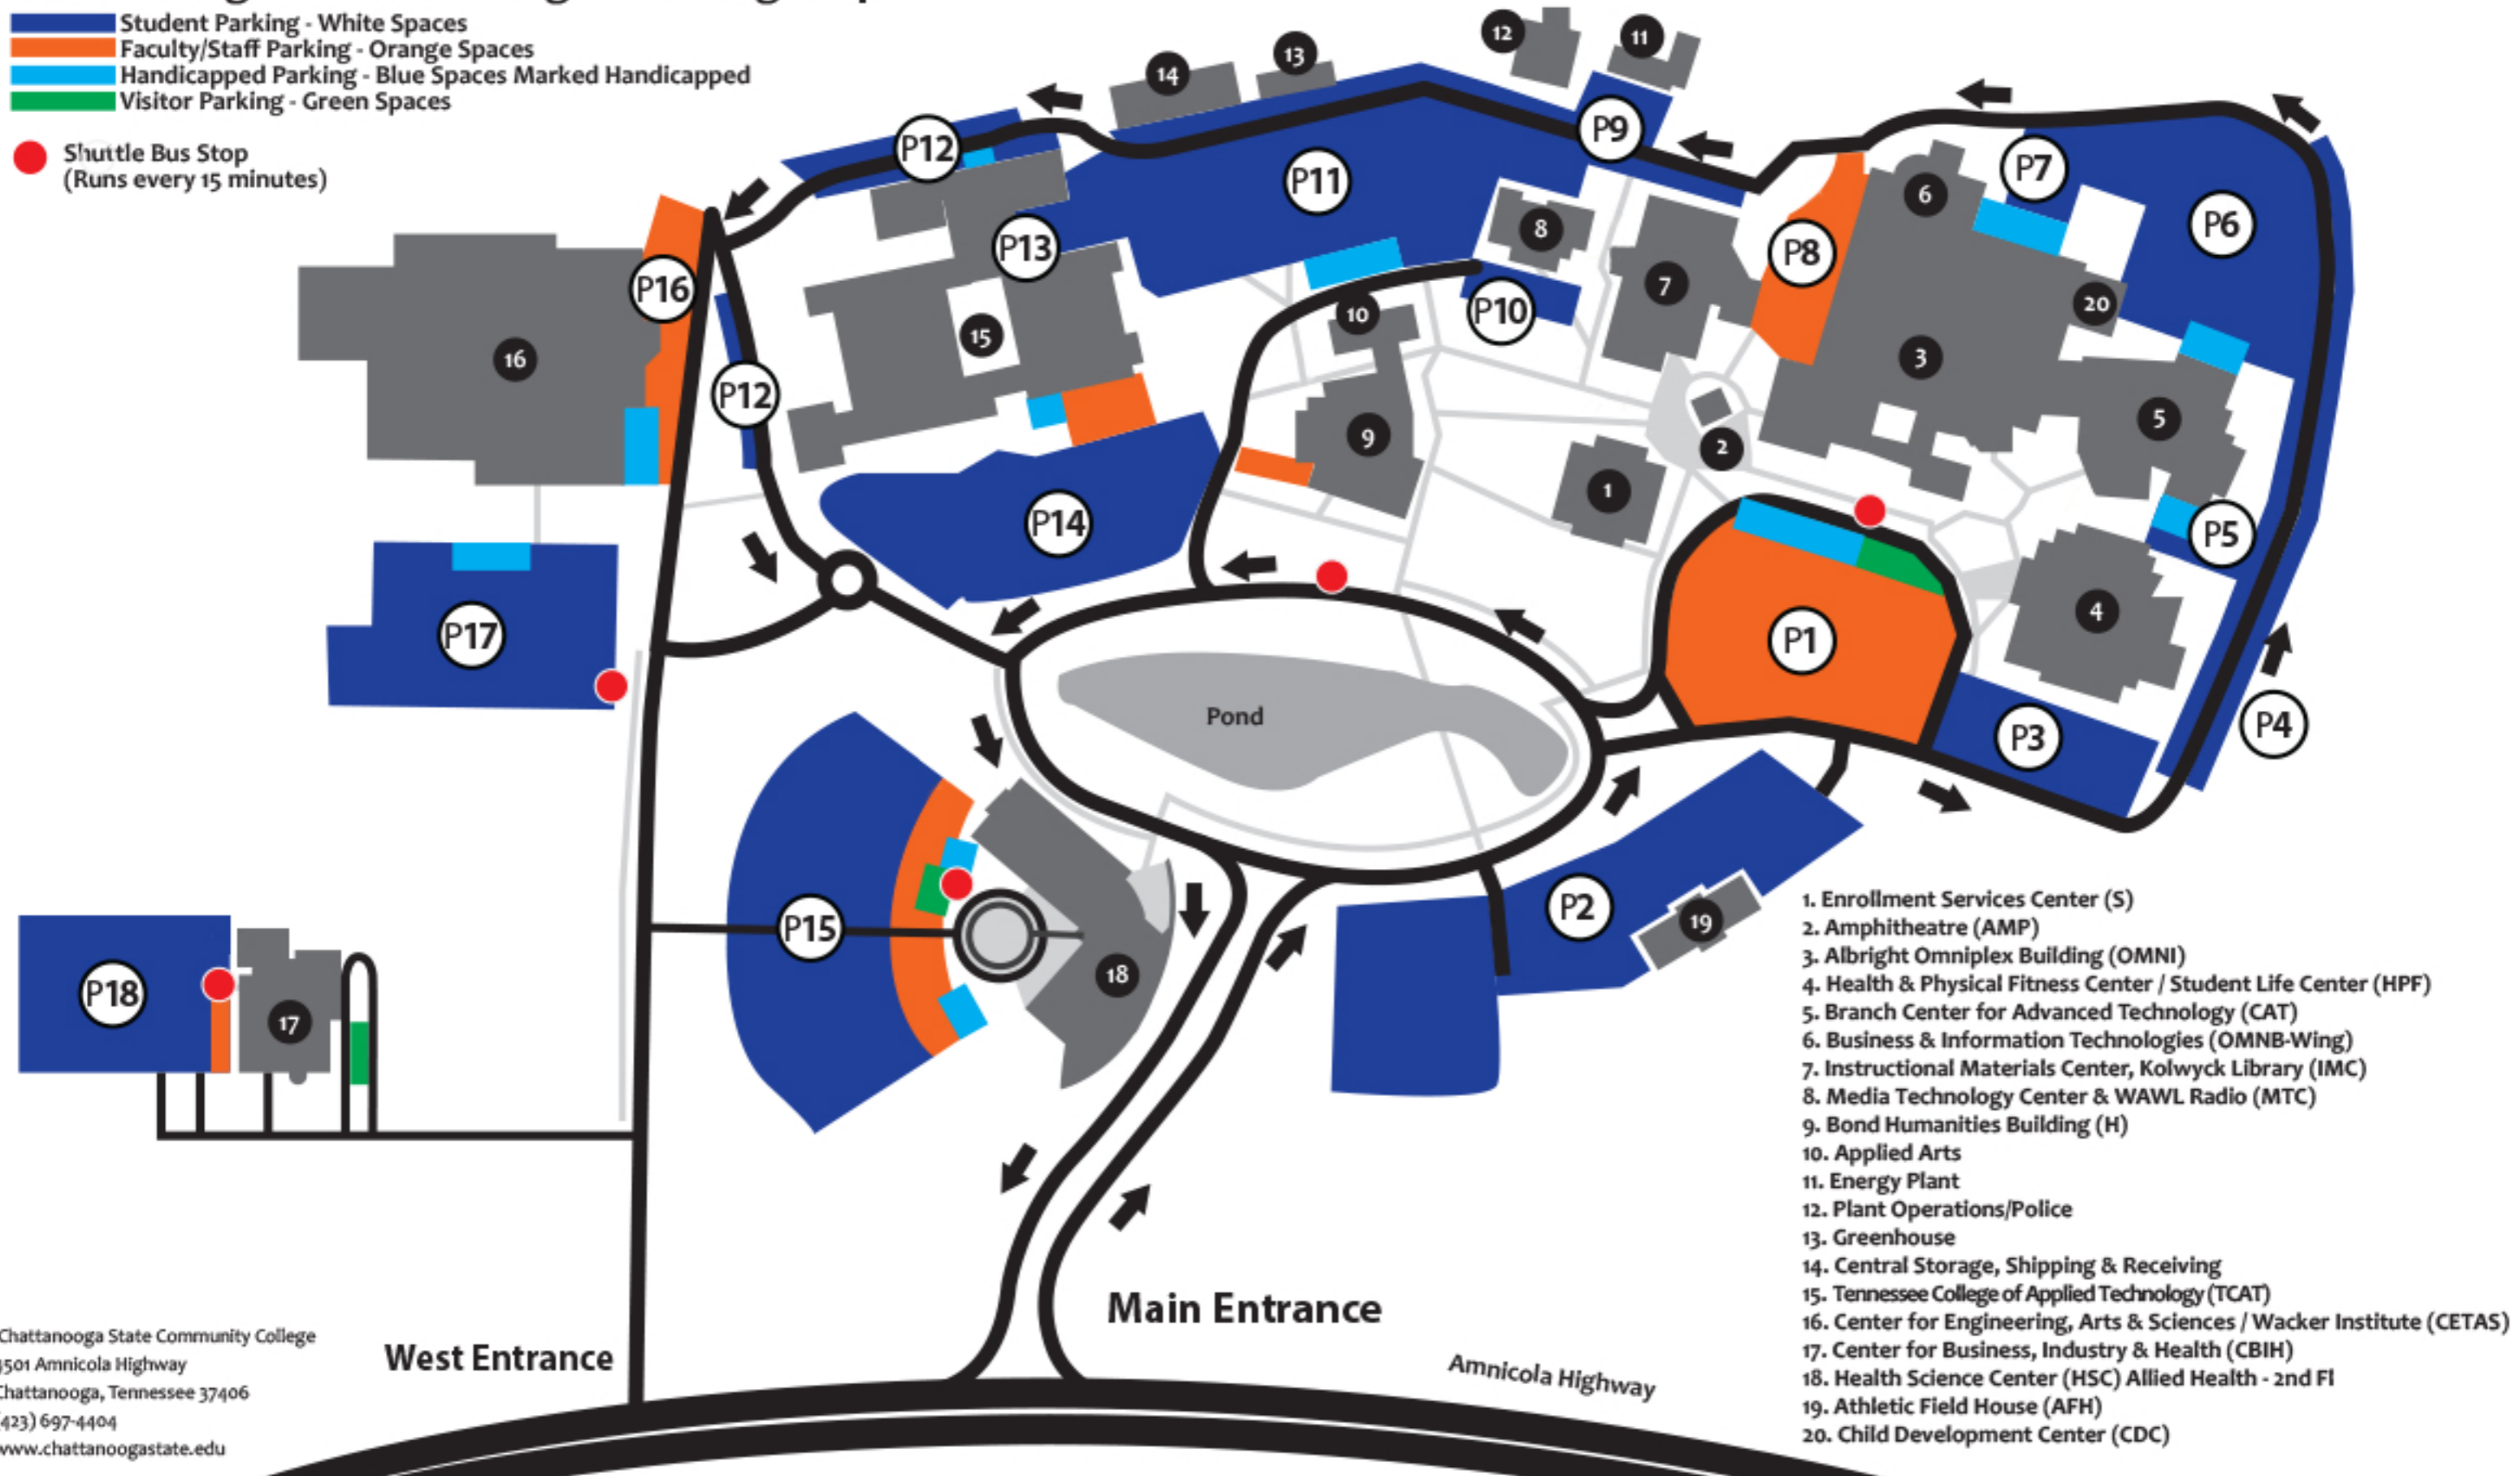

# Chattanooga State Building & Parking Map

- Student Parking - White Spaces
- Faculty/Staff Parking - Orange Spaces
- Handicapped Parking - Blue Spaces Marked Handicapped
- Visitor Parking - Green Spaces

● Shuttle Bus Stop  
(Runs every 15 minutes)

1. Enrollment Services Center (S)
2. Amphitheatre (AMP)
3. Albright Omniplex Building (OMNI)
4. Health & Physical Fitness Center / Student Life Center (HPF)
5. Branch Center for Advanced Technology (CAT)
6. Business & Information Technologies (OMNB-Wing)
7. Instructional Materials Center, Kolwyck Library (IMC)
8. Media Technology Center & WAWL Radio (MTC)
9. Bond Humanities Building (H)
10. Applied Arts
11. Energy Plant
12. Plant Operations/Police
13. Greenhouse
14. Central Storage, Shipping & Receiving
15. Tennessee College of Applied Technology (TCAT)
16. Center for Engineering, Arts & Sciences / Wacker Institute (CETAS)
17. Center for Business, Industry & Health (CBIH)
18. Health Science Center (HSC) Allied Health - 2nd Fl
19. Athletic Field House (AFH)
20. Child Development Center (CDC)

**West Entrance**

**Main Entrance**

*Amnicola Highway*